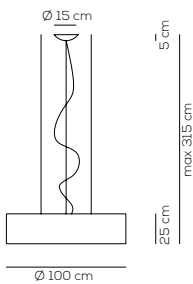

## SP SKI 100

kg 15 m<sup>3</sup> 1,08

SKIN / con illuminazione verso alto e basso /with upward and downward lighting

Type	Article	Colours (lampshade)	Colours (radial diffuser)	Source
SP	SKI 100 E27	BC white	BC white	E27 6 x Max 17,5W LED or 6 x Max 20W fluo
		BA ivory white	BW warm white	
		MA brown		
		NE matt black		